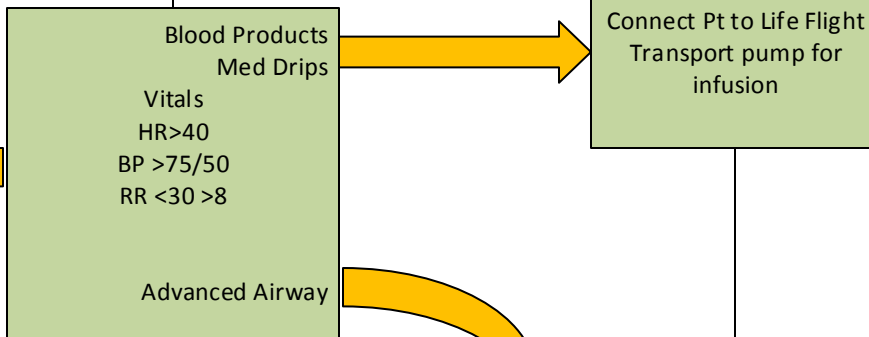

Life Flight Transport Algorithm

Life Flight Crew to Package Pt in ER

Meet Life Flight @ LZ

- ED team feels Pt vitals are too unstable to transport
- All PEDS to be packaged in ER
- If ER team is uncomfortable w/ transport due to pt condition.

- Package Pt in ER. Life Flight Crew will radio when 5 mins from LZ.
- Frequency: 155.340
- Sub audible: 88.5
- Start movement with patient at this time.